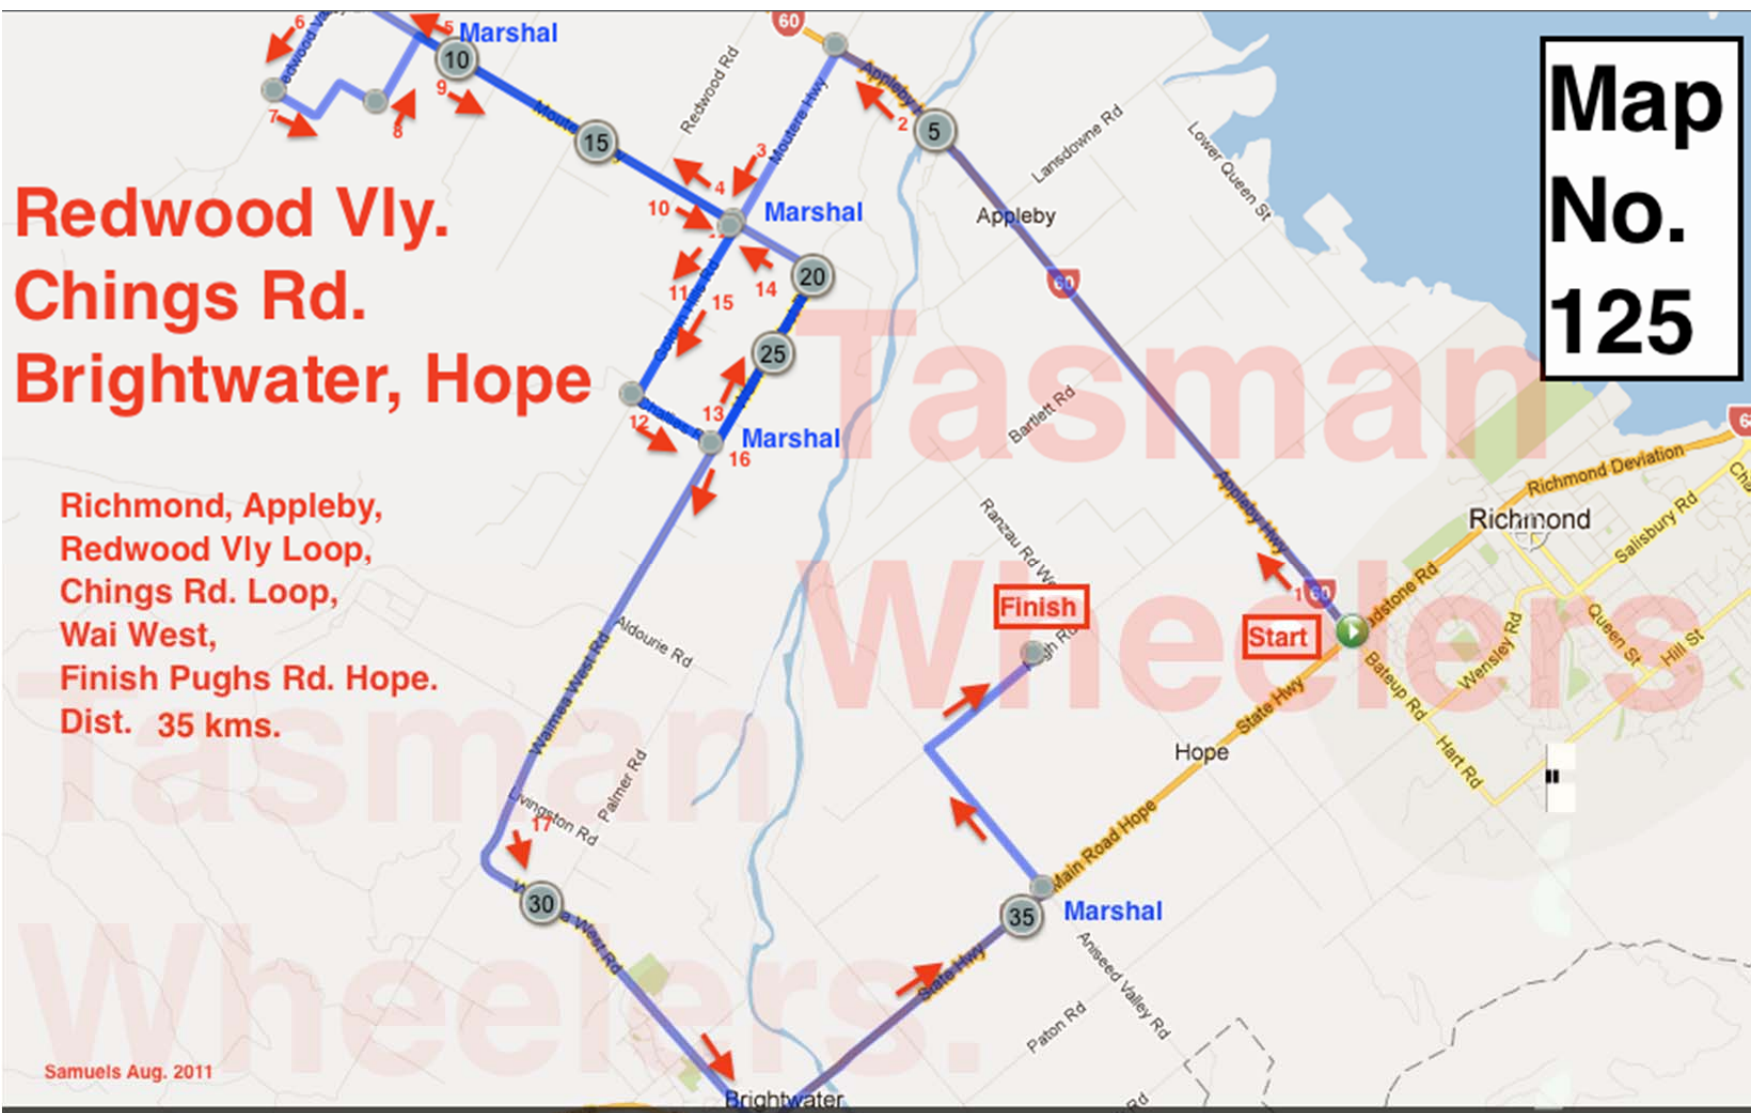

**Map
No.
125**

**Redwood Vly.
Chings Rd.
Brightwater, Hope**

Richmond, Appleby,
Redwood Vly Loop,
Chings Rd. Loop,
Wai West,
Finish Pughs Rd. Hope.
Dist. 35 kms.

Samuels Aug. 2011