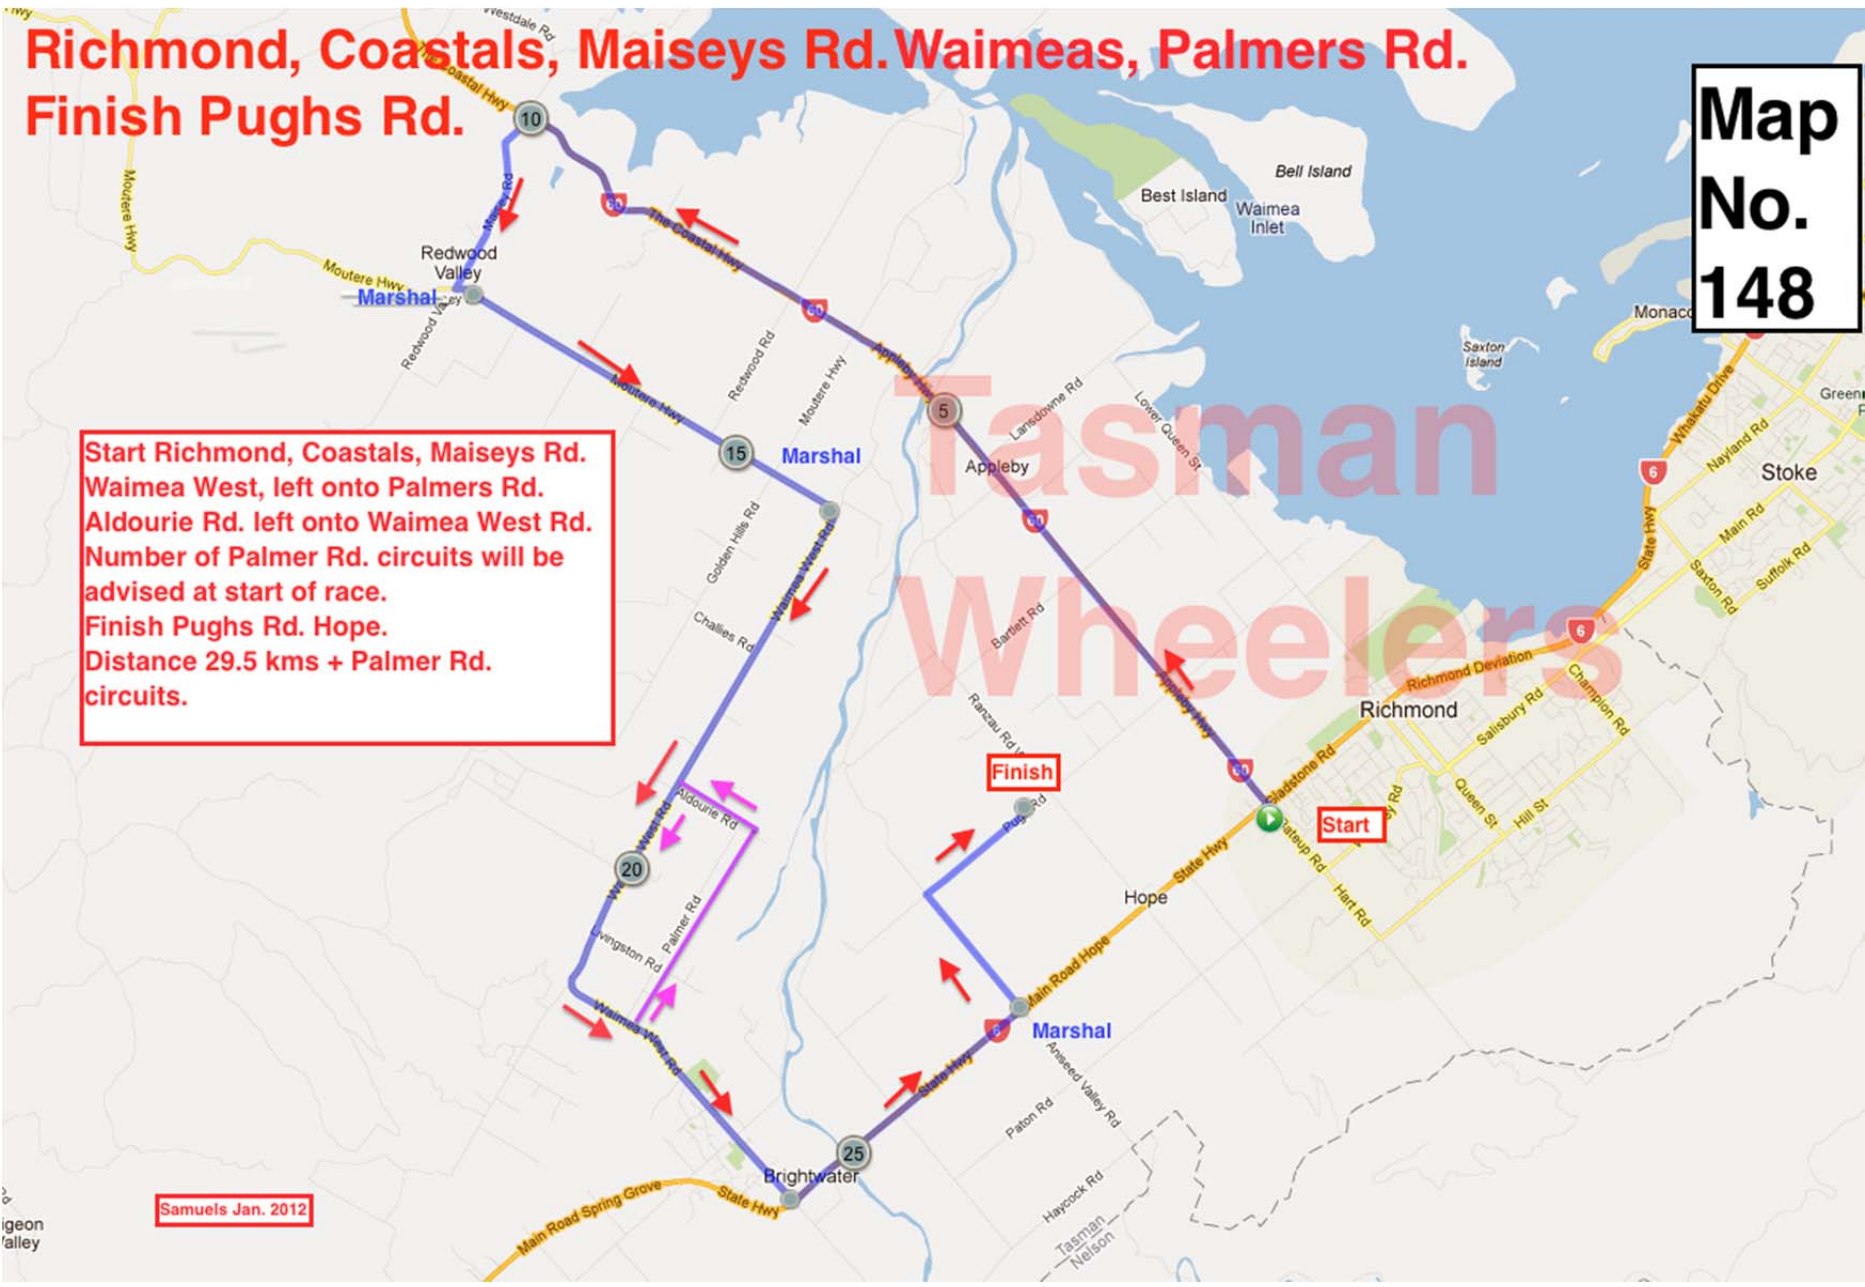

# Richmond, Coastals, Maiseys Rd. Waimeas, Palmers Rd. Finish Pughs Rd.

**Map  
No.  
148**

Start Richmond, Coastals, Maiseys Rd.  
Waimea West, left onto Palmers Rd.  
Aldourie Rd. left onto Waimea West Rd.  
Number of Palmer Rd. circuits will be  
advised at start of race.  
Finish Pughs Rd. Hope.  
Distance 29.5 kms + Palmer Rd.  
circuits.

Samuels Jan. 2012

igeon  
alley